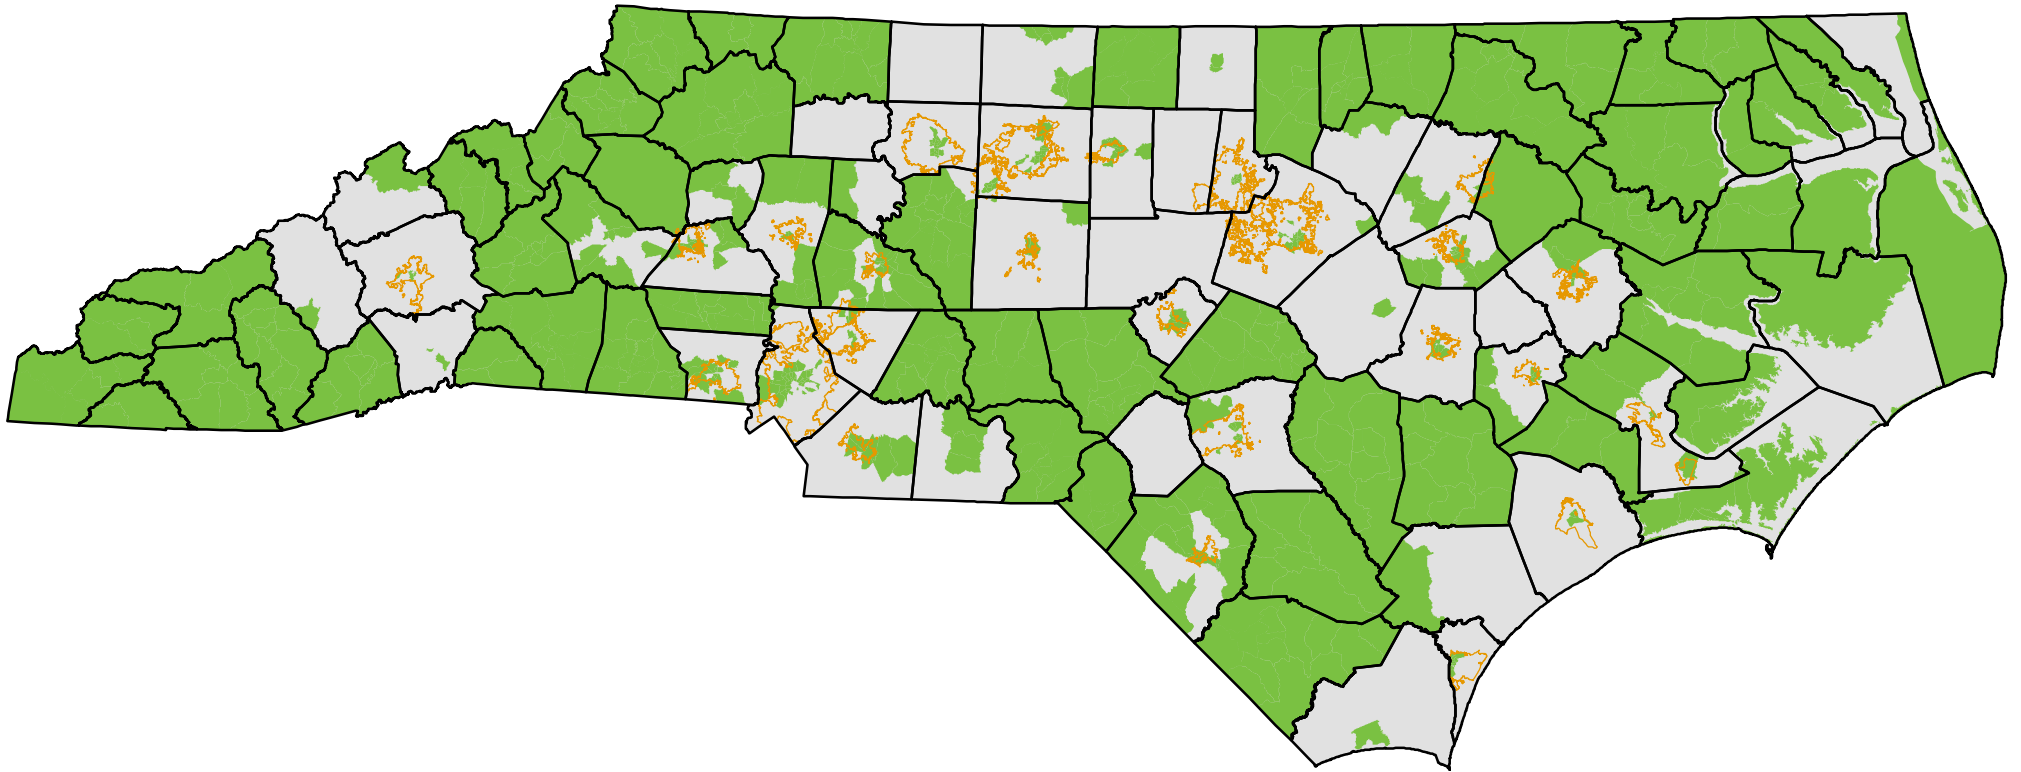

North Carolina Targeted Employment Areas

Legend

-  Target Employment Area
-  Municipality (Pop \geq 20,000)