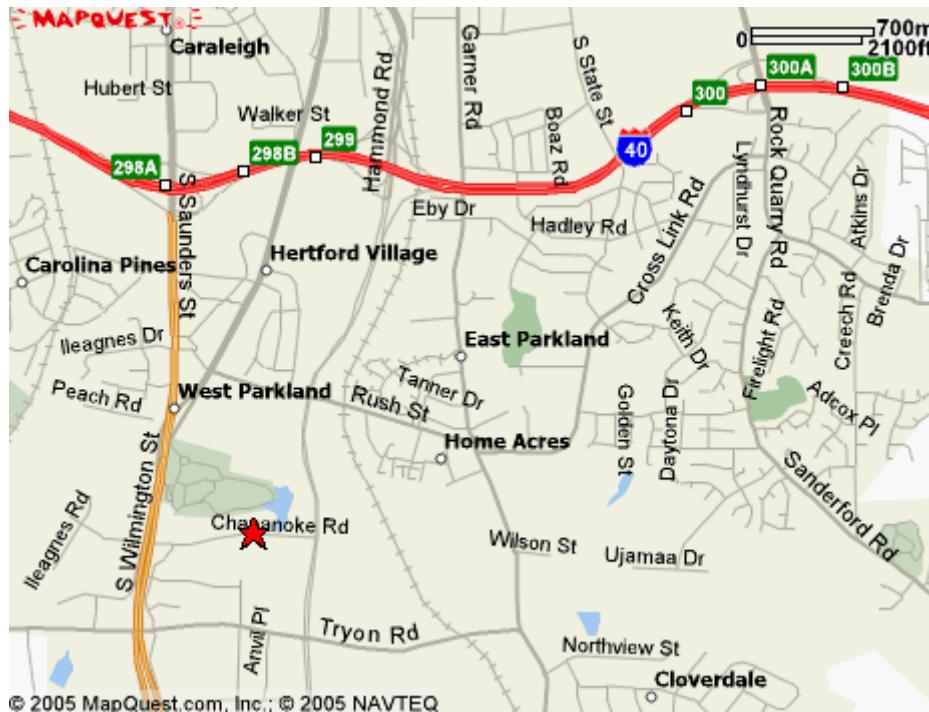

**WORKFORCE DEVELOPMENT TRAINING CENTER
313 CHAPANOKE RD
SUITE 140
RALEIGH, NC 27603
919 329-5588**

DIRECTIONS

WEST OF RALEIGH

- Take I-40 East toward Raleigh
- Exit 299 Hammond Rd.
- Turn right onto Hammond Rd.
- At second stoplight turn right onto Chapanoke Rd
- Building is on left .2 mile.

NORTH OF RALEIGH:

- Take US-1 BYP S, which becomes US-1 S
- Stay straight to go onto Capital BLVD/US-401 S
- Merge onto I-440 E toward Rocky Mount
- Take Exit 299 Hammond Rd
- Turn left onto Hammond
- Turn right onto Chapanoke Rd
- Building is on left .2 mile

SOUTH OF RALEIGH:

- Take I-95 N
- Merge onto I-40 W via exit 81 toward Raleigh
- Take Exit 299 Hammond Rd
- Turn left onto Hammond
- Turn right onto Chapanoke Rd
- Building is on left .2 mile

EAST OF RALEIGH:

- Take I-40 West toward Raleigh
- Take Exit 299 Hammond Rd
- Turn left onto Hammond
- Turn right onto Chapanoke Rd
- Building is on left .2 mile

*****SUITE 140 FACES CHAPANOKE RD.*****