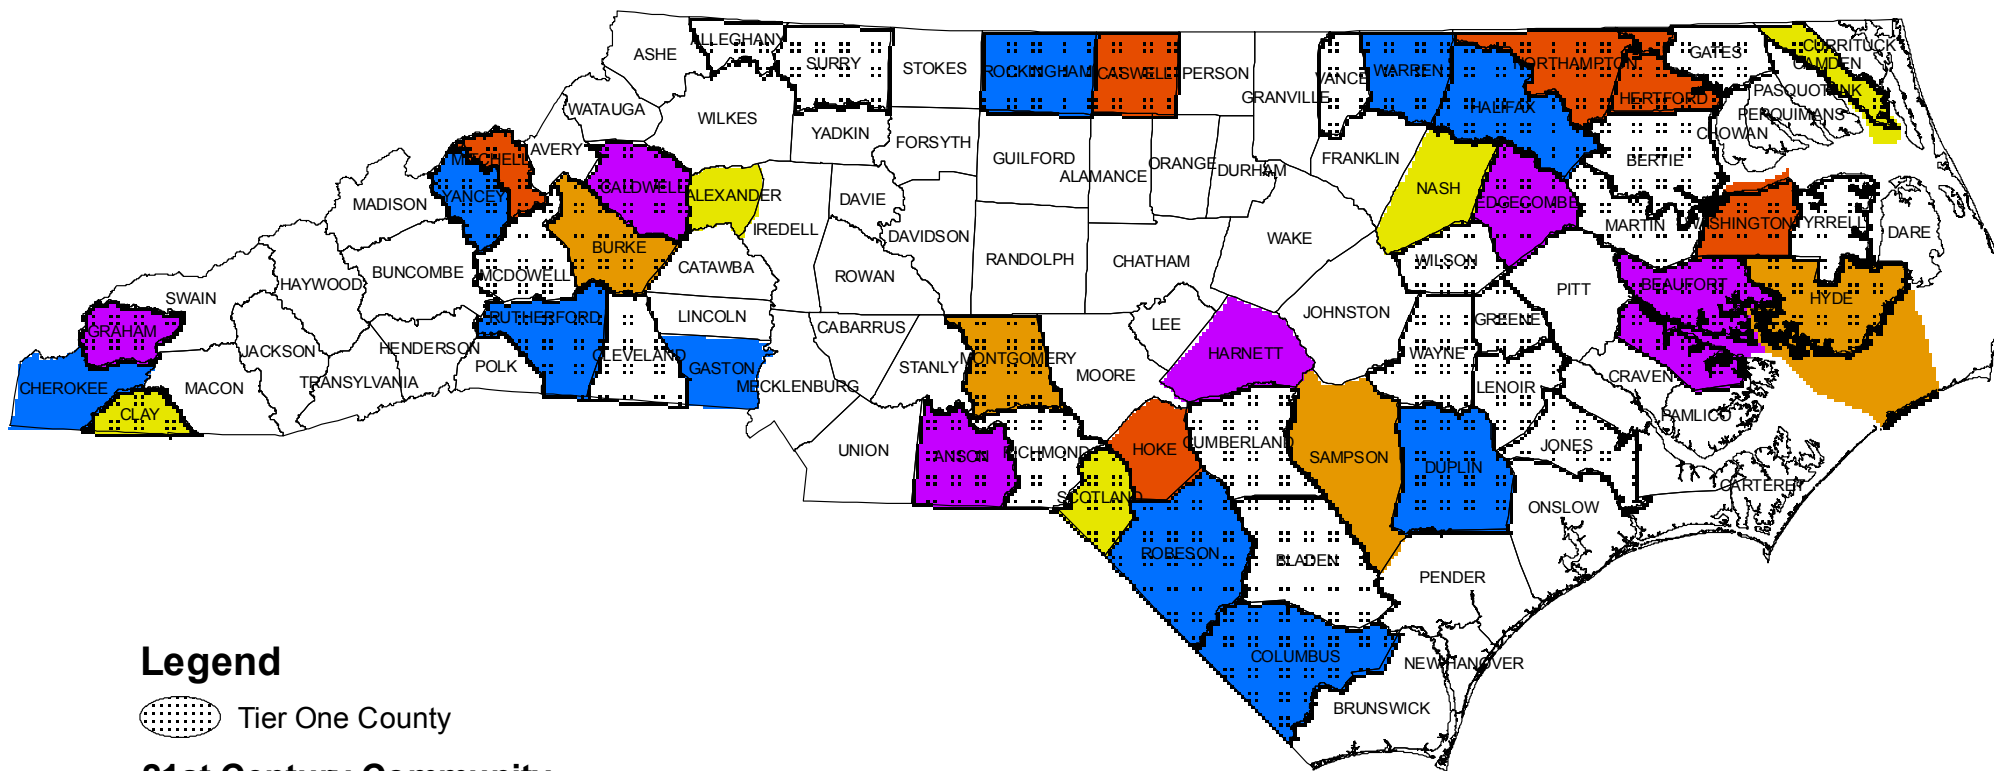

North Carolina 21st Century Communities

Legend

 Tier One County

21st Century Community

-  Round I
-  Round II
-  Round III
-  Round IV
-  Round V

Round I	Round II	Round III	Round IV	Round V
Cherokee	Caswell	Burke	Anson	Alexander
Columbus	Hertford	Hyde	Beaufort	Camden
Duplin	Hoke	Montgomery	Caldwell	Clay
Gaston	McDowell	Sampson	Edgecombe	Nash
Halifax	Northampton		Graham	Scotland
Rockingham	Washington		Harnett	
Robeson				
Rutherford				
Warren				
Yancey				